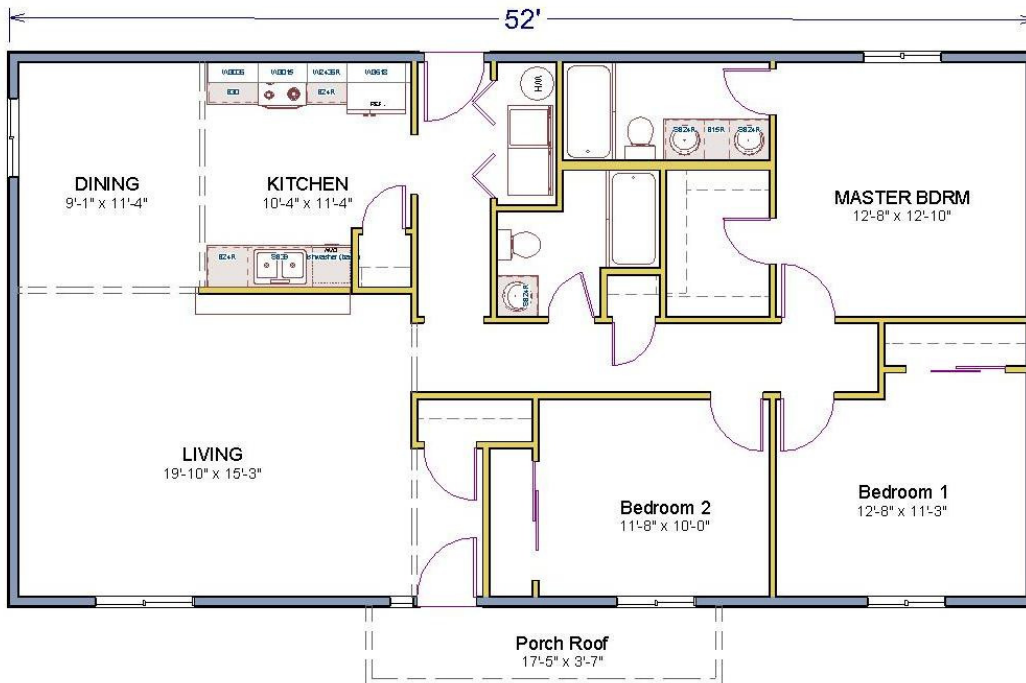

The Cherry Tree 1456

The Cherry is a cute and very efficient home design that offers quiet comfortable living.

28'

3 Bedrooms
2 Baths
Garage Optional
1456 Sq. Ft.

www.SkagitDesign.net
360.757.7773
info@skagitdesign.net