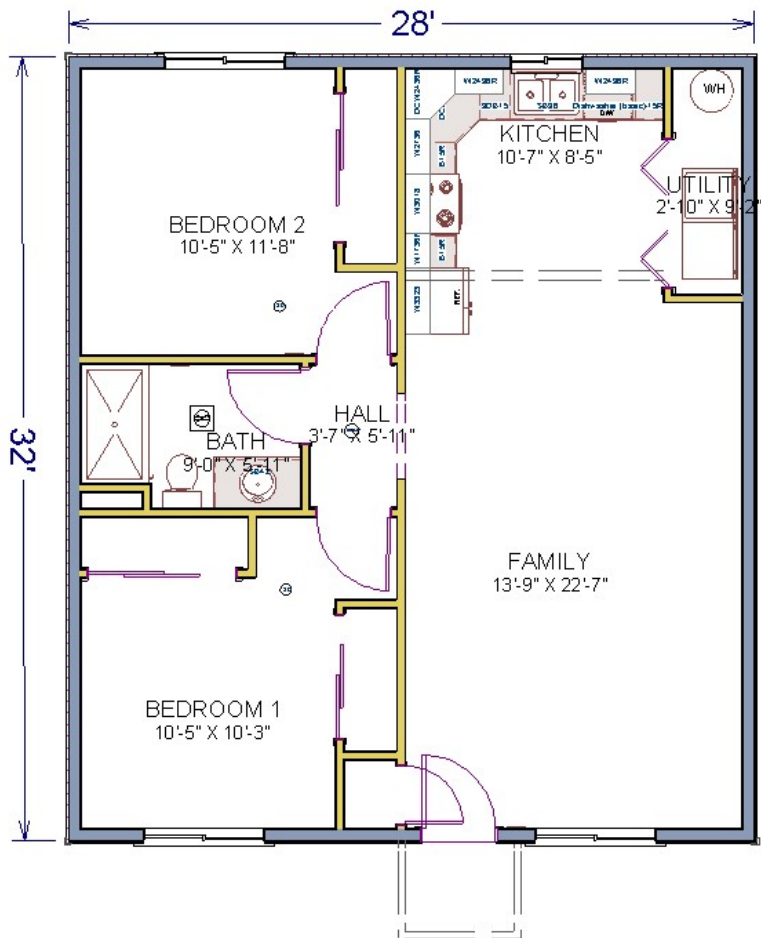

Francis ADU 896

Our ADU is a small and efficient two bedroom designed for a small lot or as an extra home on your property. We have built it with an optional garage on the side and back.

2 Bedrooms
 Baths
 Garage Optional
 896 Sq. Ft.