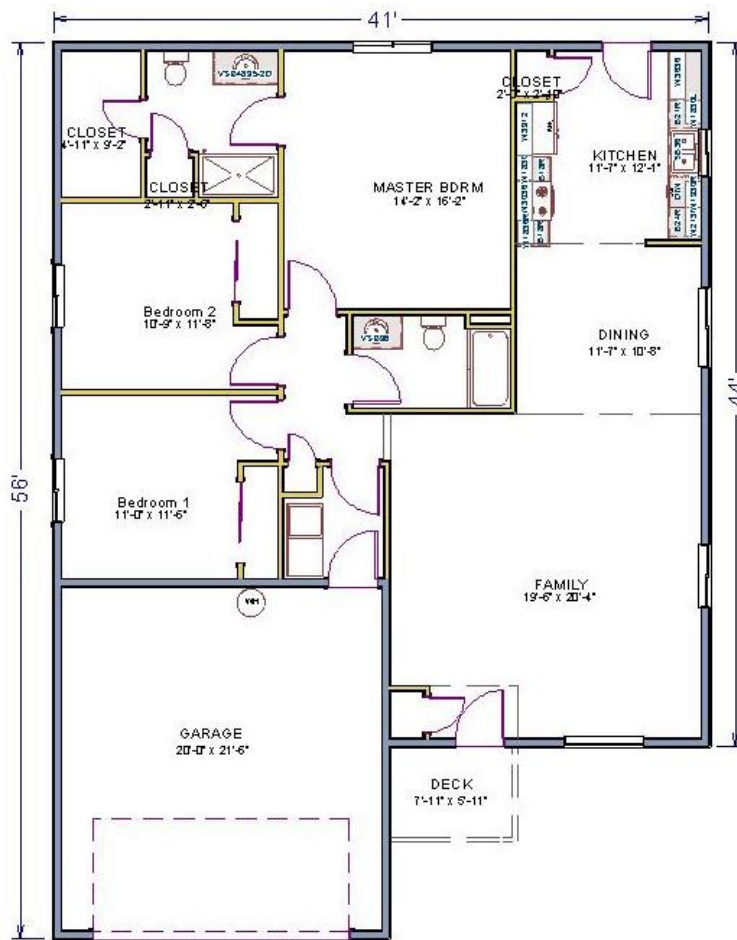

Hamilton 1593

The Hamilton is a popular plan that has 3 bedrooms, 2 baths and a garage in a very efficient package. It is also deeper than wide.

3 Bedrooms
2 Baths
Garage Included.
1593 Sq. Ft.

www.SkagitDesignHomes.com
360.757.7773
info@skagitdesignhomes.com