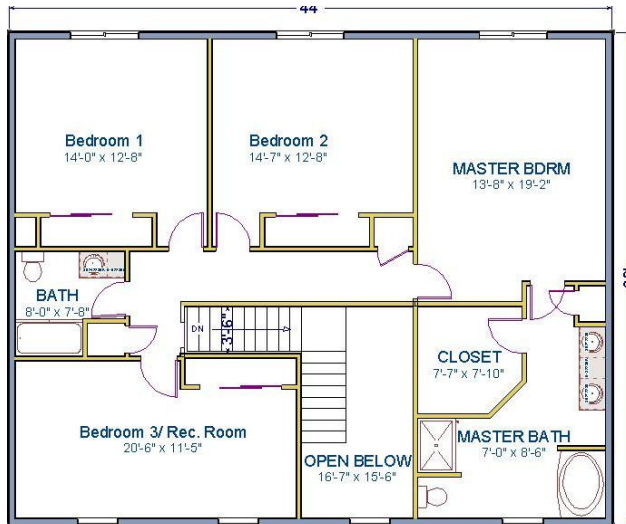

The Whidbey 2993

3 Bedrooms
 3 Baths
 Garage Included
 4' Front porch cover
 2993 Sq. Ft.

The Whidbey is a home that was inspired by the classic East coast 2 story. It is a large home with very nice comfortable bedrooms. The living spaces are upstairs, however changing a downstairs room into a guest or added bedroom is a very good option with this home. See our Facebook page to see pictures of the finished home.