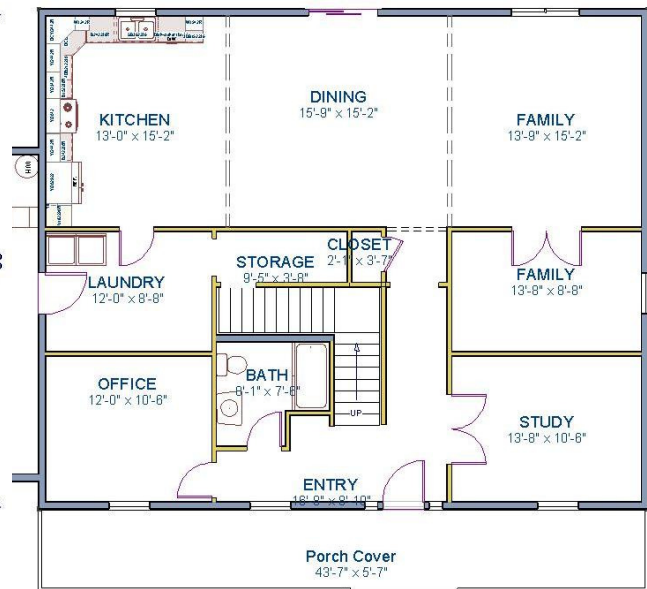

The Whidbey 2993

3 Bedrooms
 3 Baths
 Garage Included
 4' Front porch cover
 2993 Sq. Ft.

The Whidbey is a home that was inspired by the classic East coast 2 story. It is a large home with very nice comfortable bedrooms. The living spaces are upstairs, however changing a downstairs room into a guest or added bedroom is a very good option with this home. See our Facebook page to see pictures of the finished home.